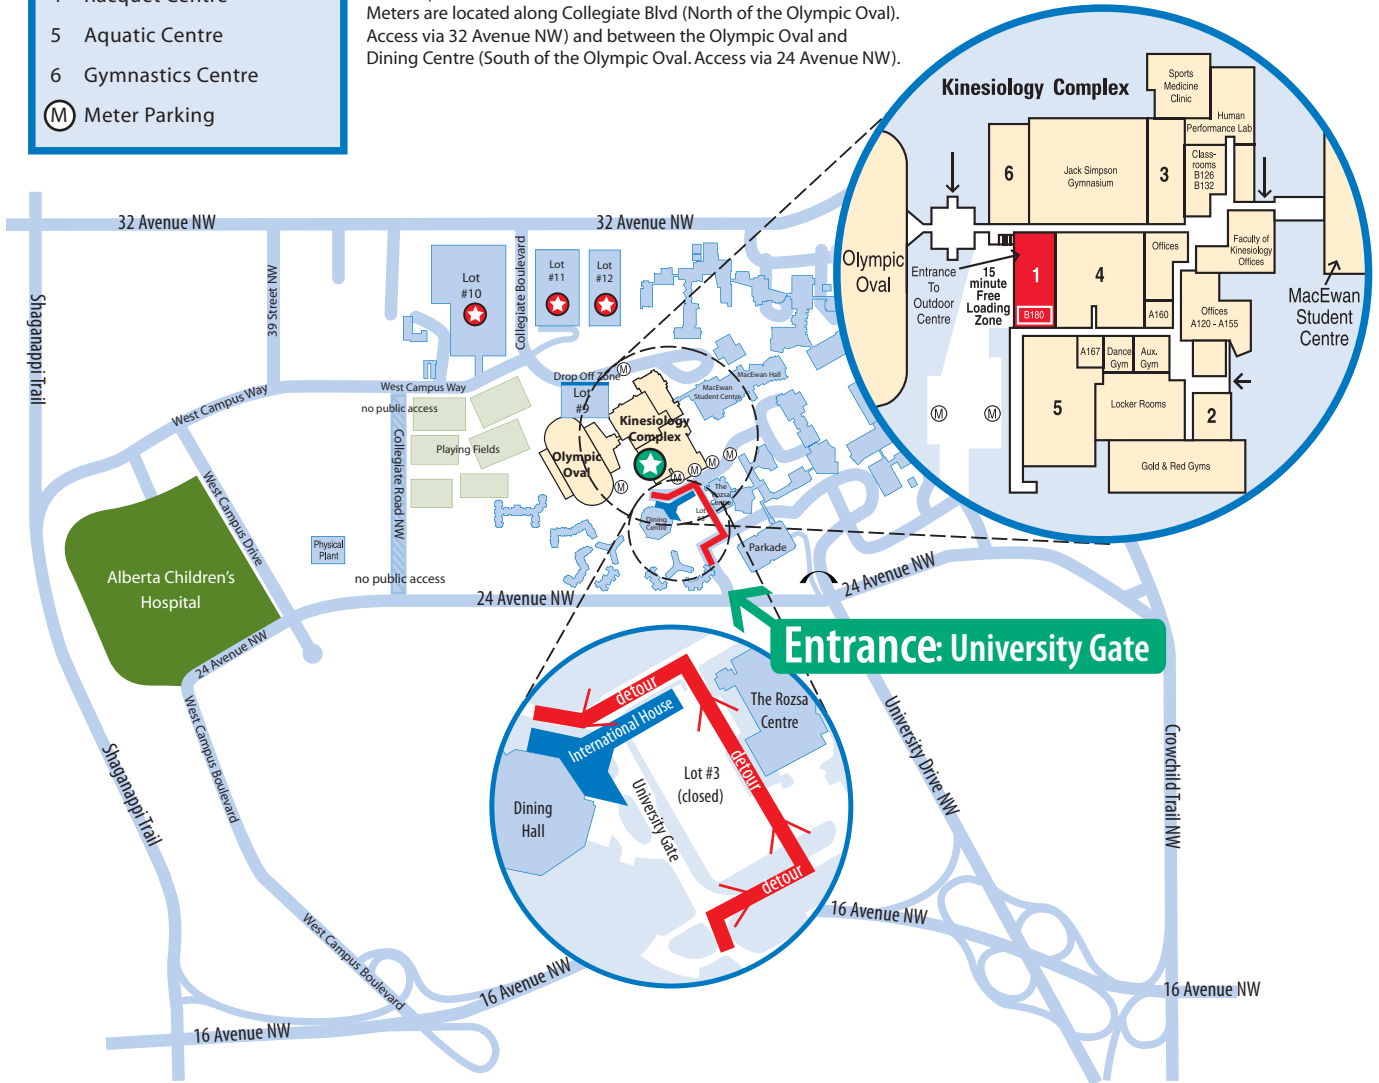

finding us

Legend

- 1 Outdoor Centre
- 2 Kinesiology Client Services & Equipment Room
- 3 Fitness Centre
- 4 Racquet Centre
- 5 Aquatic Centre
- 6 Gymnastics Centre
- Meter Parking

Parking

Lot #10 | Available for public parking anytime. \$3.25/entry.

Lot #11 | Available for public parking anytime. \$3.75/entry.

Lot #12 | Available after 3:30pm Monday-Friday and all day Saturday & Sunday. \$3.75/entry.

Meters |

Meters are located along Collegiate Blvd (North of the Olympic Oval).
Access via 32 Avenue NW and between the Olympic Oval and Dining Centre (South of the Olympic Oval. Access via 24 Avenue NW).

How to find the Outdoor Centre

Kinesiology B180, University of Calgary campus

Travel one block west of University Drive on 24th Ave NW. Turn right at University Gate. Drive past the Residence Complex, following detour signs around the construction zone. We are located across from the Olympic Oval.

Free Loading Zone

Access our free 15-minute loading zone.